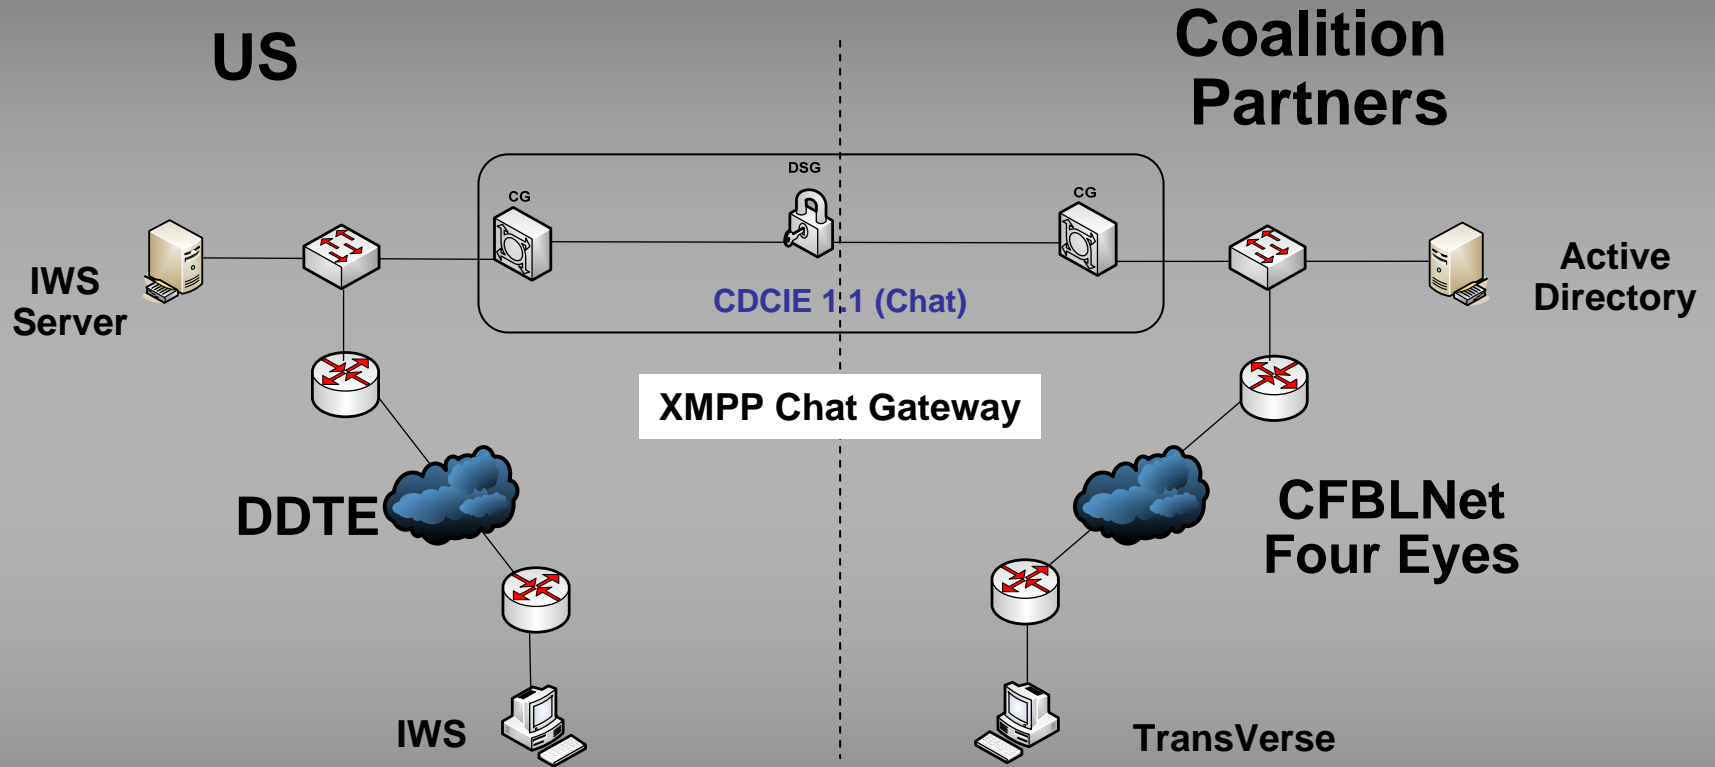

Network Security (virus protection)

Helpdesk Support

Internet Café (ML, Danville and Echo)

DDTE (US SECRET only)

VOIP

IWS

Network Monitoring w/ web access

Helpdesk Support

EC-08 Networks

IP addresses available for both
DDTE and CFBLNet

VOIP dial plans available for both
DDTE and CFBLNet

CDCIE Architecture (DDTE ↔ CFE)

Installed and operated at MNIS PMO Coalition lab
Up to 150 concurrent users (both networks)