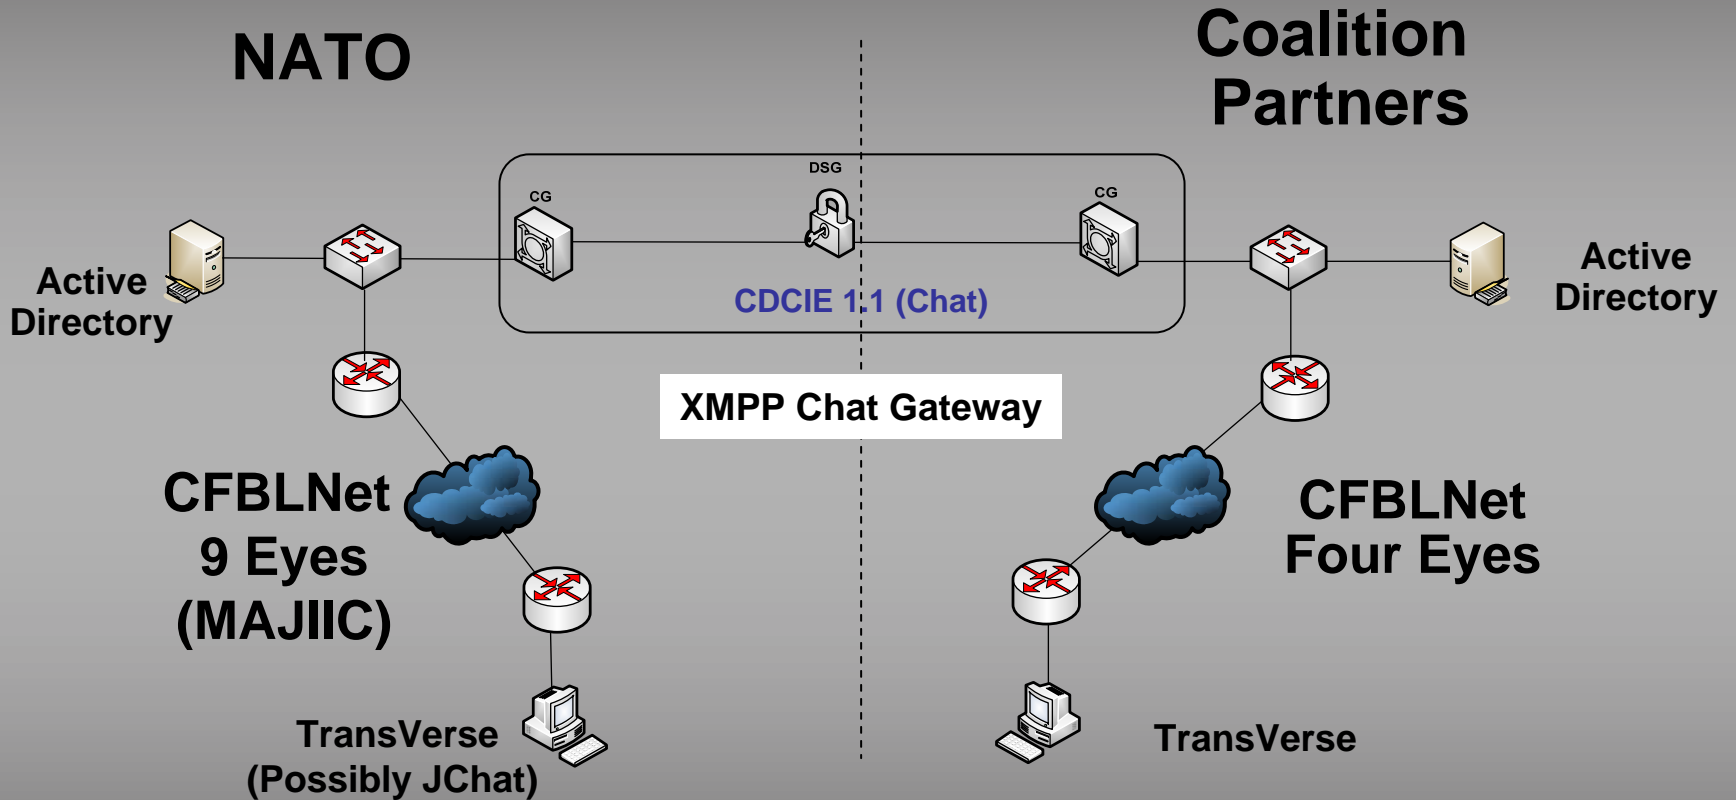

EC-08 Networks

IP addresses available for both
DDTE and CFBLNet

VOIP dial plans available for both
DDTE and CFBLNet

CDCIE Architecture (DDTE ↔ CFE)

Installed and operated at MNIS PMO Coalition lab
Up to 150 concurrent users (both networks)

Subject to DSAWG Approval

CDCIE Architecture (NATO ↔ CFE)

Installed and operated at MNIS PMO Coalition lab
Up to 150 concurrent users (both networks)

Subject to DSAWG Approval

CLICK TO ENTER CLASSIFICATION